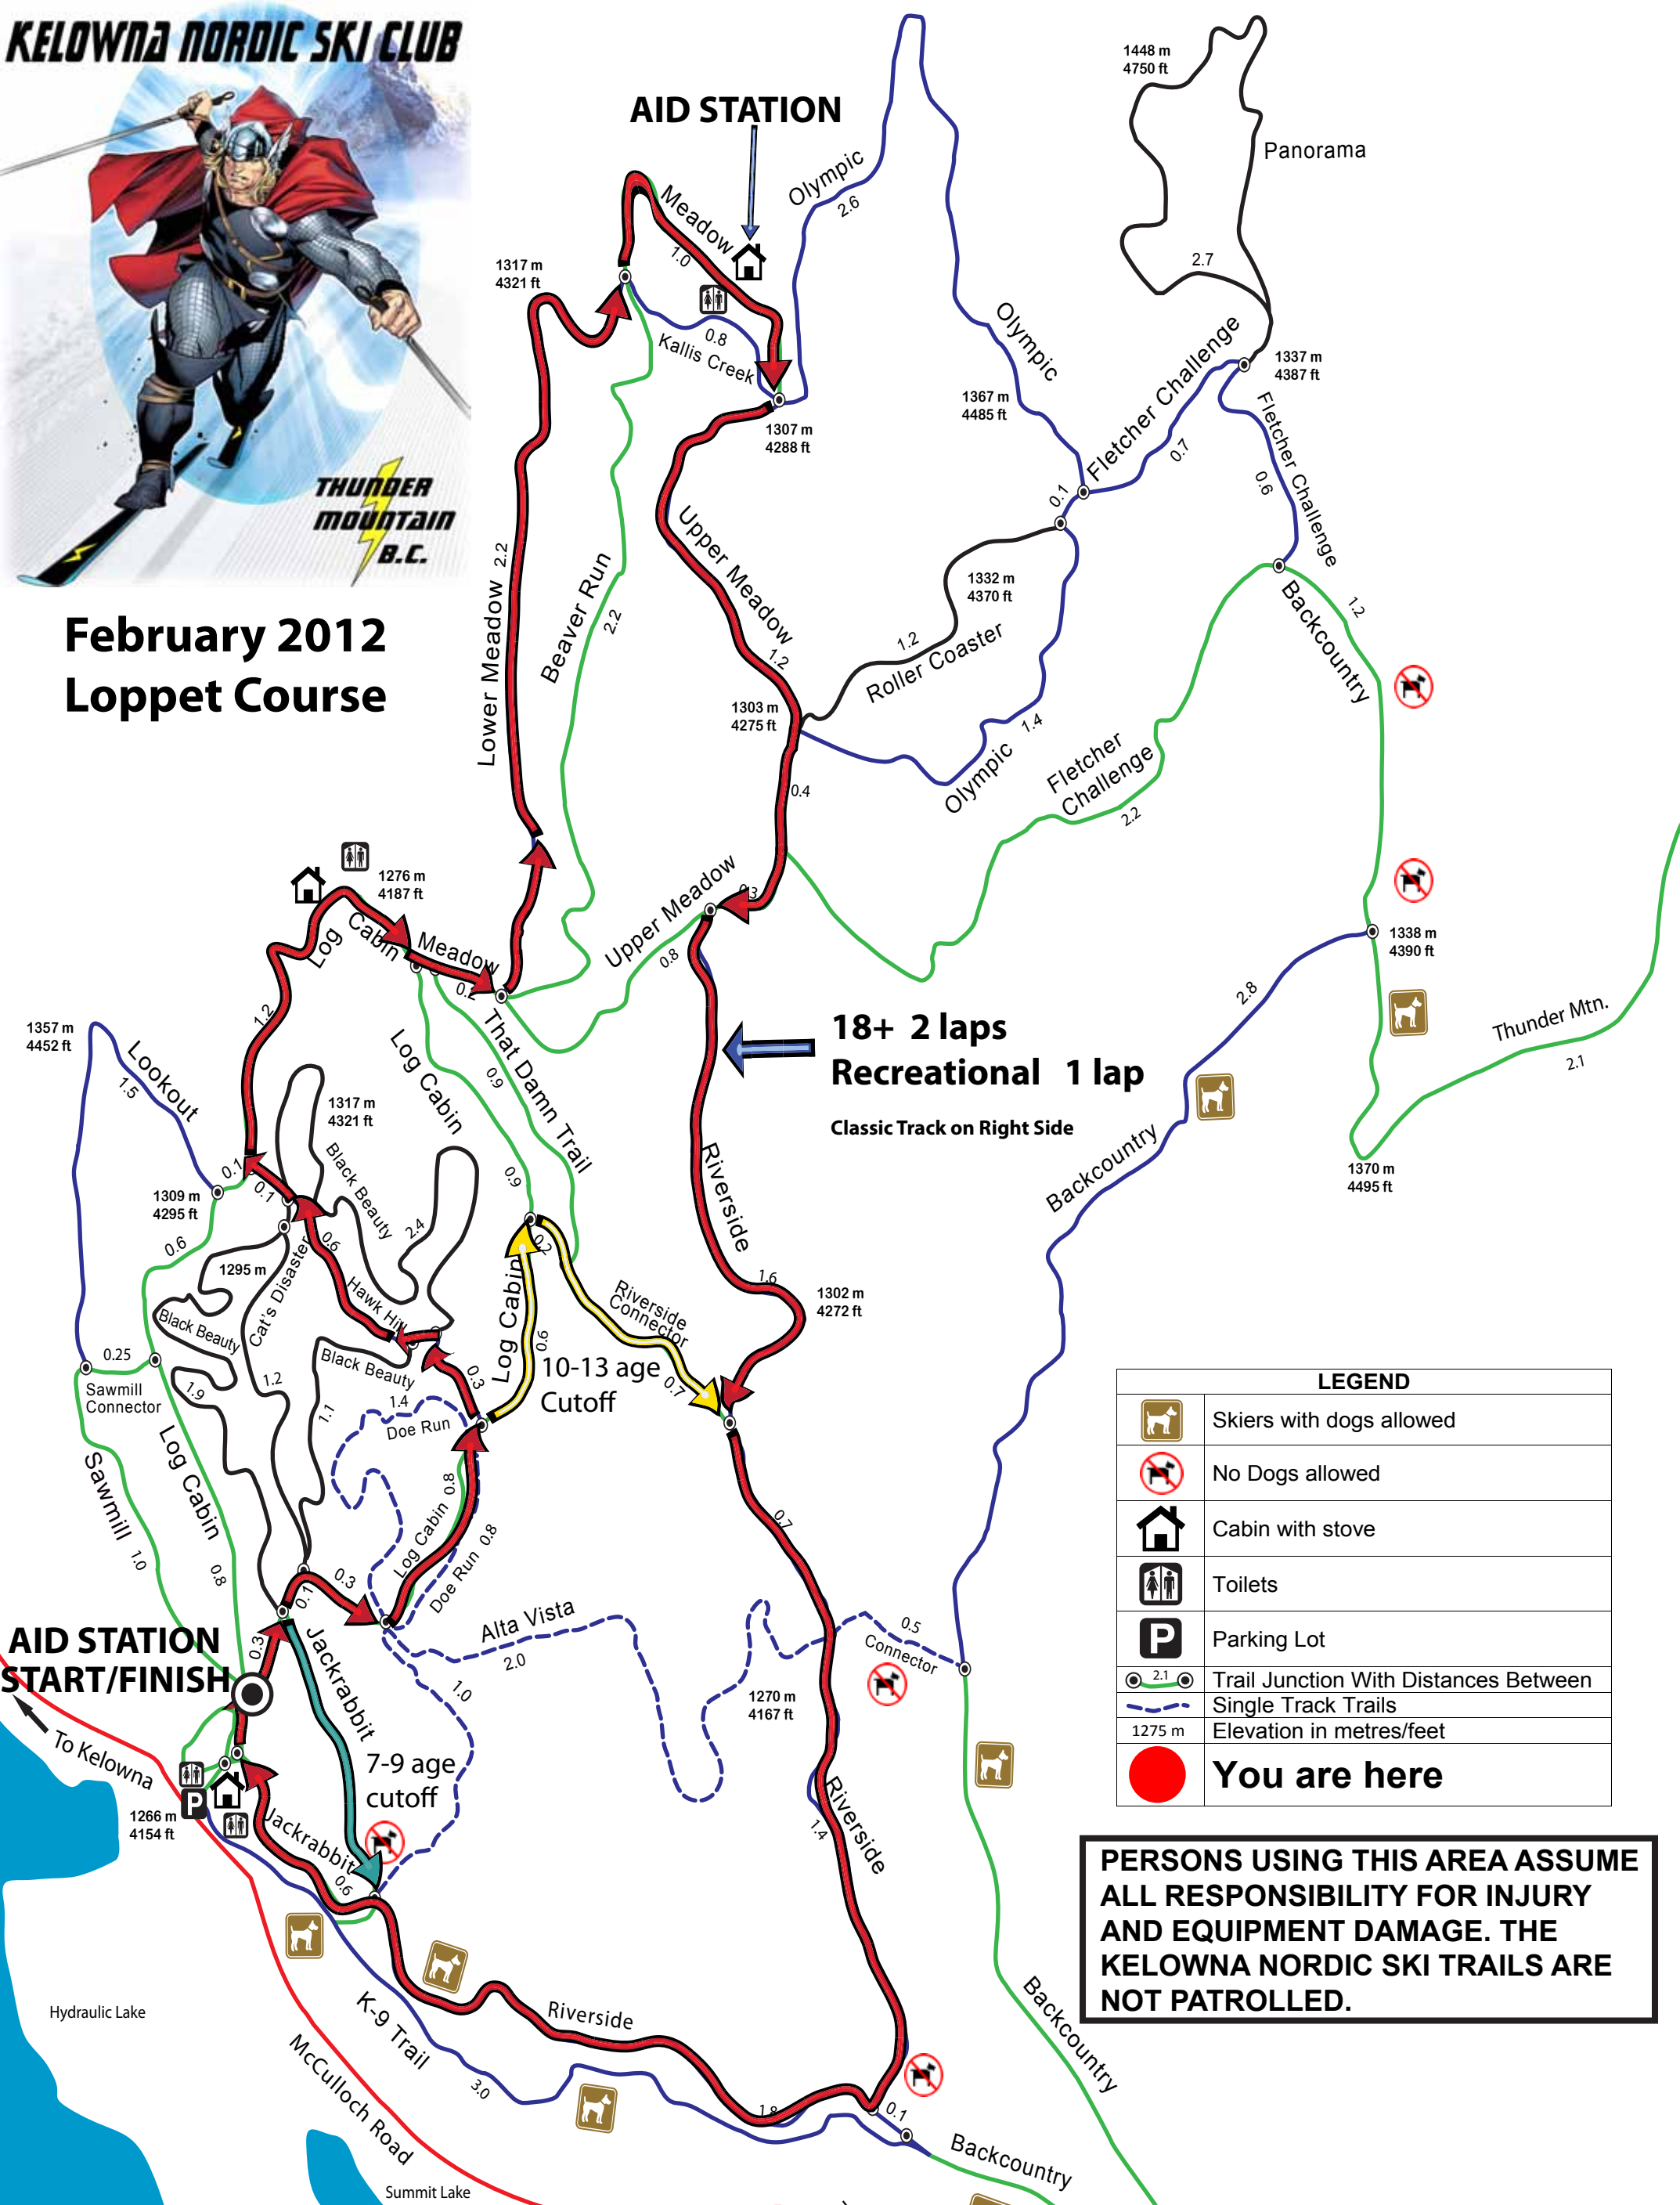

February 2012 Loppet Course

18+ 2 laps
Recreational 1 lap
 Classic Track on Right Side

LEGEND	
	Skiers with dogs allowed
	No Dogs allowed
	Cabin with stove
	Toilets
	Parking Lot
	Trail Junction With Distances Between
	Single Track Trails
	Elevation in metres/feet
	You are here

PERSONS USING THIS AREA ASSUME ALL RESPONSIBILITY FOR INJURY AND EQUIPMENT DAMAGE. THE KELOWNA NORDIC SKI TRAILS ARE NOT PATROLLED.